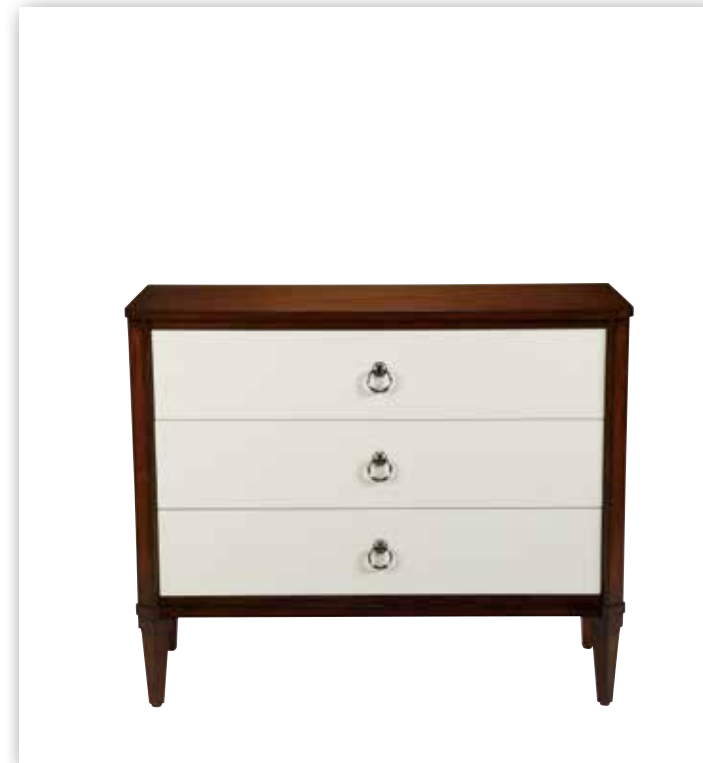

BURBANK SINGLE DRESSER 395301
103cm w x 46cm d x 84cm h. Three drawers with matte silver-finished drawer pulls. Chamfered front corners and angled pilasters.