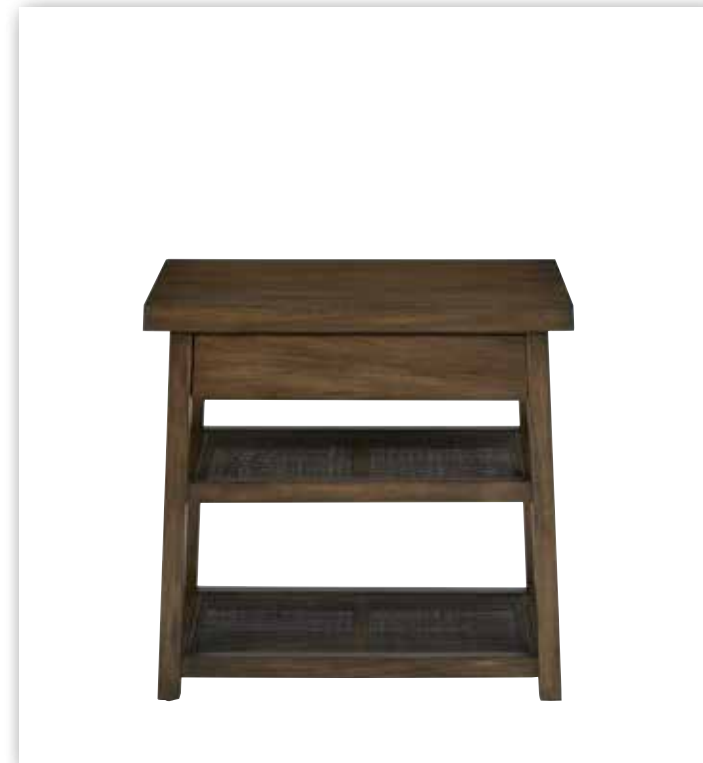

MARION NIGHT TABLE 265116
74cm w x 51cm d x 73cm h. One drawer. Two fixed wood-framed cane shelves.