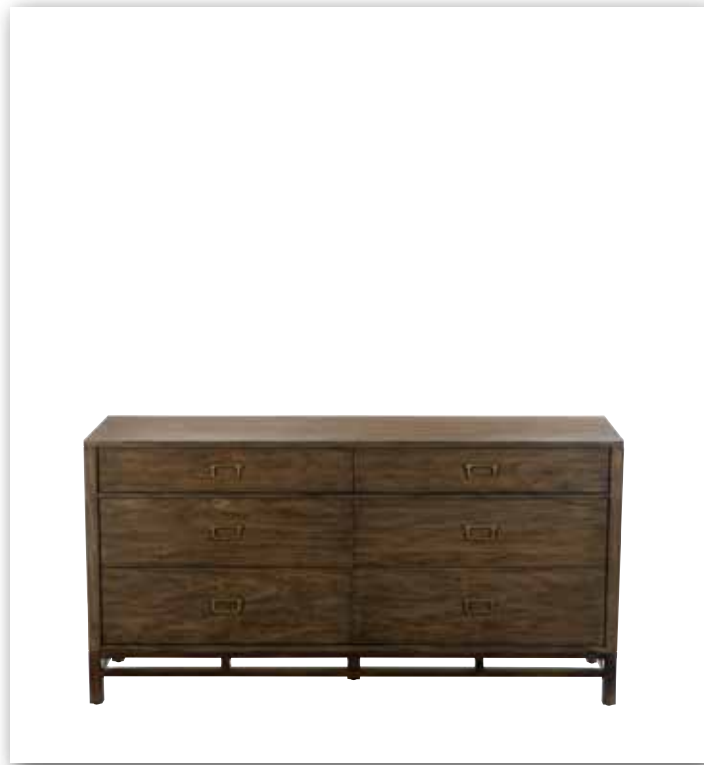

LINDSEY CHEST 335404
112cm w x 49cm d x 135cm h. Seven drawers. Convex fronts on top drawers.

JASON TALL CHEST 155724
107cm w x 51cm d x 158cm h. Eight drawers. Fluted pilasters. Tapered legs.

HELMSLEY TALL CHEST 305104
110cm w x 51cm d x 156cm h. Four inset upper drawers. Four larger inset lower drawers. Antiqued brass-plated knobs.

DEXTER MEDIA DRESSER 385533
173cm w x 50cm d x 84cm h. Seven drawers. Top center drop-front media drawer.

DANE DOUBLE DRESSER 265103
153cm w x 46cm d x 79cm h. Six storage drawers. Hardware finish options.