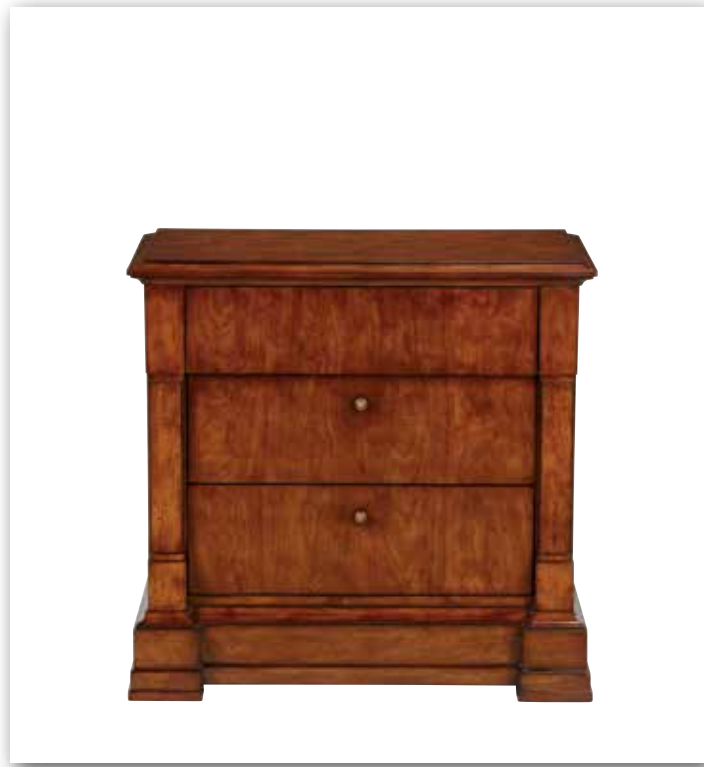

HELMSLEY NIGHT TABLE 305106
79cm w x 47cm d x 75cm h. Three drawers. Antiqued brass-plated knobs.