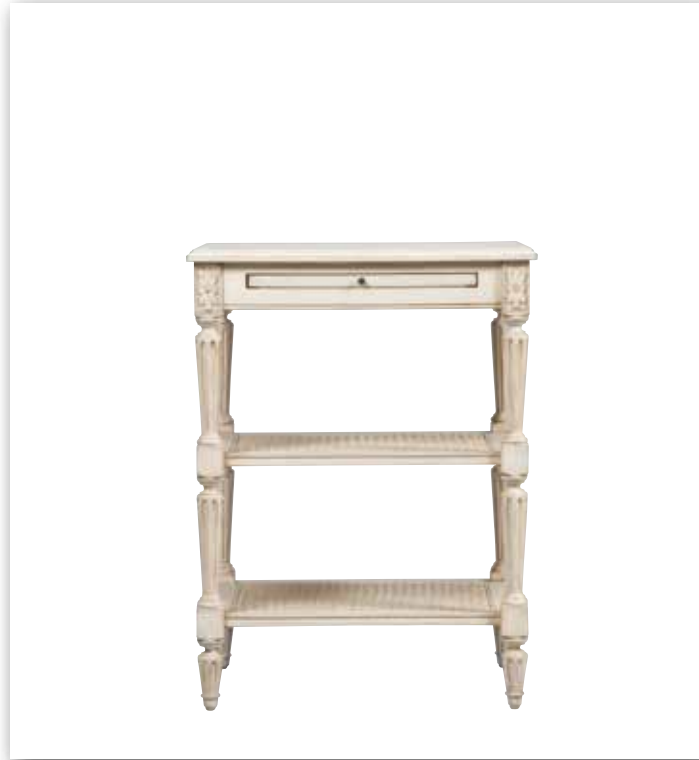

ELISE TABLE 375206
56cm w x 49cm d x 74cm h. One pull-out shelf in apron below top and two fixed shelves with woven cane insert panels. Fluted, tapered legs topped with rosettes.