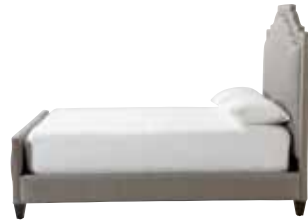

ALISON HEADBOARD

Full 207714 153cm w x 11cm d x 155cm h.
Queen (shown with optional smooth front, nailhead trim and diamond tufting) 207715 171cm w x 11cm d x 155cm h.
King 207716 211cm w x 11cm d x 155cm h.
Cal. King 207717 201cm w x 11cm d x 155cm h.
Use with metal frame 05INST.
Alison bed (shown at right).
Ask a designer for details.
Available in leather.