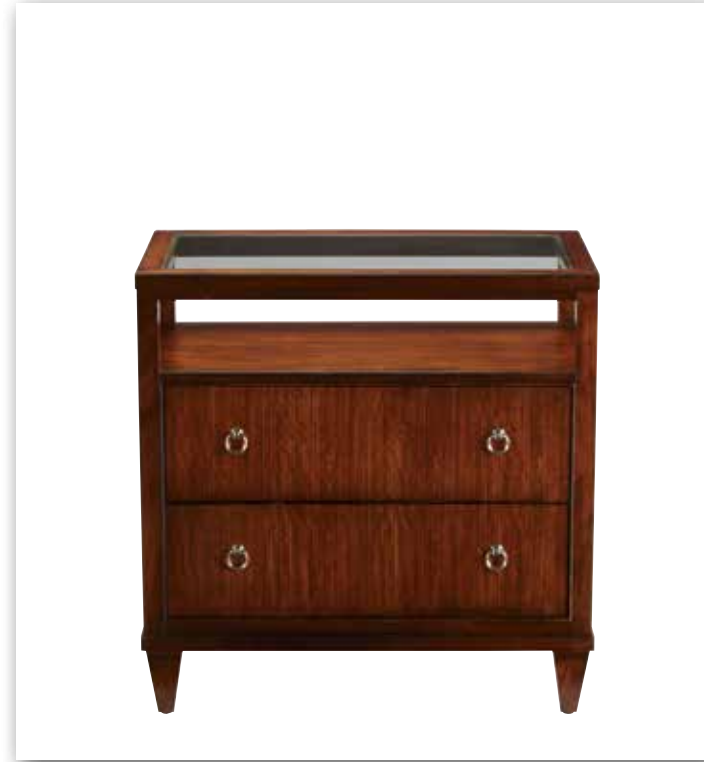

HESTON GLASS-TOP NIGHT TABLE 395336
82cm w x 49cm d x 82cm h. Inset tempered glass top above open storage/display shelf. Two storage drawers.