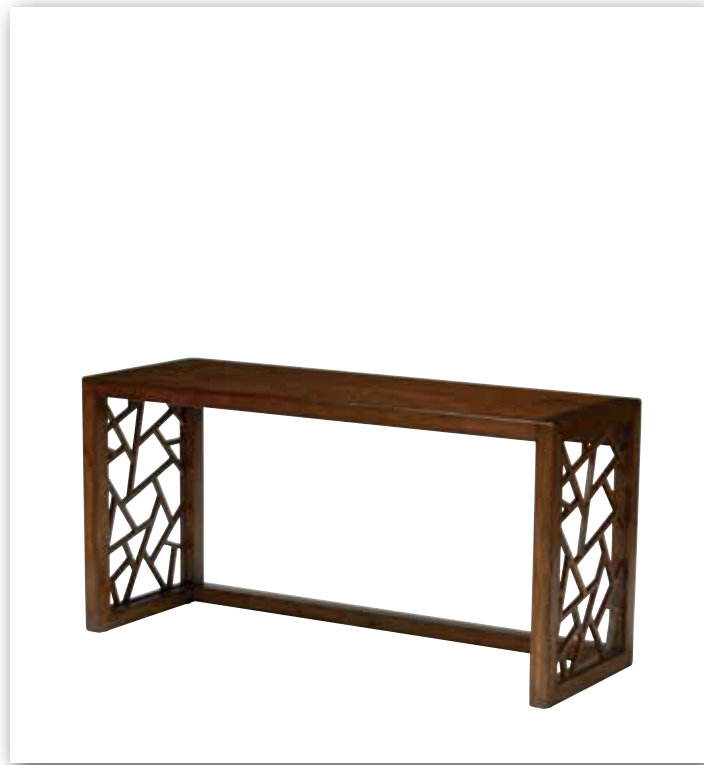

WAYFARER LIBRARY TABLE 238108
216cm w x 49cm d x 72cm h. Three carved scroll pedestals.

SHATTER CONSOLE TABLE 148117
138cm w x 49cm d x 69cm h. Open sides with cracked-ice design motif.