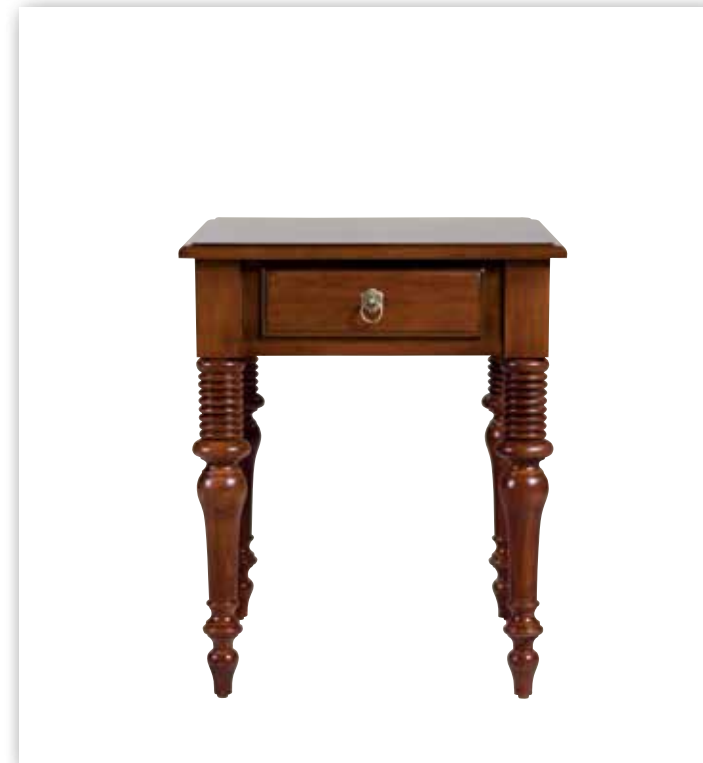

CIRQUE COFFEE TABLE 308110
112cm dia. x 46cm h. Beveled tempered glass top. Fixed shelf.

MAYA COFFEE TABLE 298300
112cm dia. x 46cm h. Handwoven cane top with hand-carved mahogany center rosette. Beveled, inset, tempered glass top. Beaded apron with turned rosettes. Hand-carved legs with reeded balusters and brass ferrules.

WINSTON COFFEE TABLE 358530
133cm w x 72cm d x 50cm h. Tapered legs with ferrules, beaded apron, églomisé inset glass top. Hand-gilded in golden (LG) or silver-tone (LS) finish accents.

THORTON COFFEE TABLE 348400
122cm w x 77cm d x 48cm h. Decorative swirl veneer top. Black dyed pearwood and maple inlaid perimeter line. Pedestal base with antiqued silver-finished ferrules.

ADLER COFFEE TABLE 398310
138cm w x 79cm d x 46cm h. Zebrawood veneer top with four-piece reverse diamond pattern. Fixed shelf. Curved tapered legs. Matte silver-finished ferrules.

MITCHELL END TABLE 298903
51cm w x 69cm d x 61cm h. Single drawer. Ring-turned legs.

ROWAN END TABLE 248313
51cm w x 72cm d x 62cm h. Wood or nickel-finished knobs. One inset storage drawer. Tapered legs.

MARCY END TABLE 338403
59cm w x 72cm d x 64cm h. Scored top. Single drawer.

PEMBROKE END TABLE 348404
98cm w x 70cm d x 70cm h. 52cm w, when both sides are down. Tapered Hepplewhite legs with spade feet.