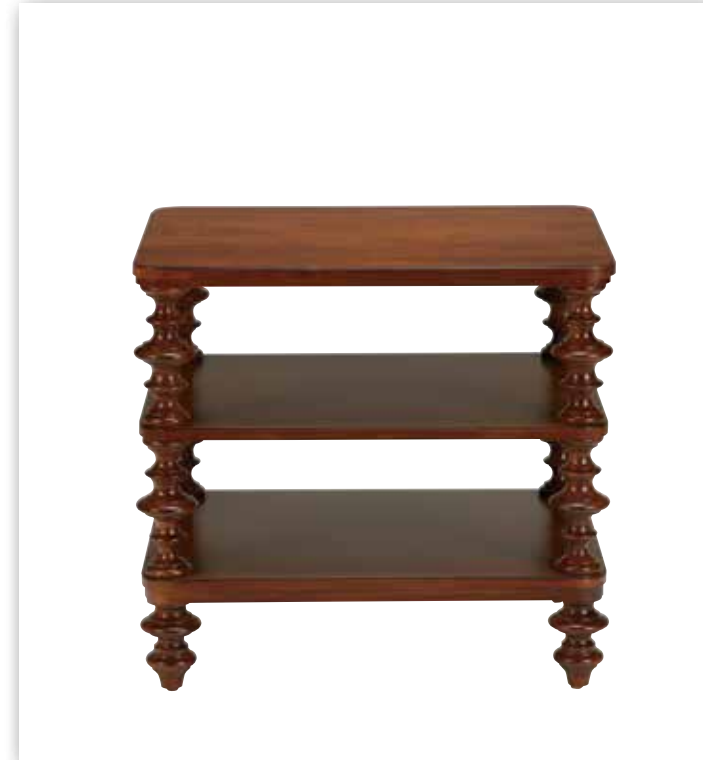

CLAUDE END TABLE 378403
54cm w x 66cm d x 64cm h. Single drawer. Cabriole legs.

WESLEY END TABLE 338406
47cm w x 68cm d x 64cm h. Reeded top apron. Tapered, fluted legs. Two fixed, open shelves.

LUCAS END TABLE 378503
64cm sq. x 69cm h. Two fixed, open shelves.

MEYER END TABLE 128153
54cm w x 69cm d x 61cm h. Wood top. Rubbed steel base.

GLENDALE RECTANGULAR END TABLE 268106
82cm w x 56cm d x 64cm h. One fixed upper shelf. One fixed lower cane shelf. Tapered legs.