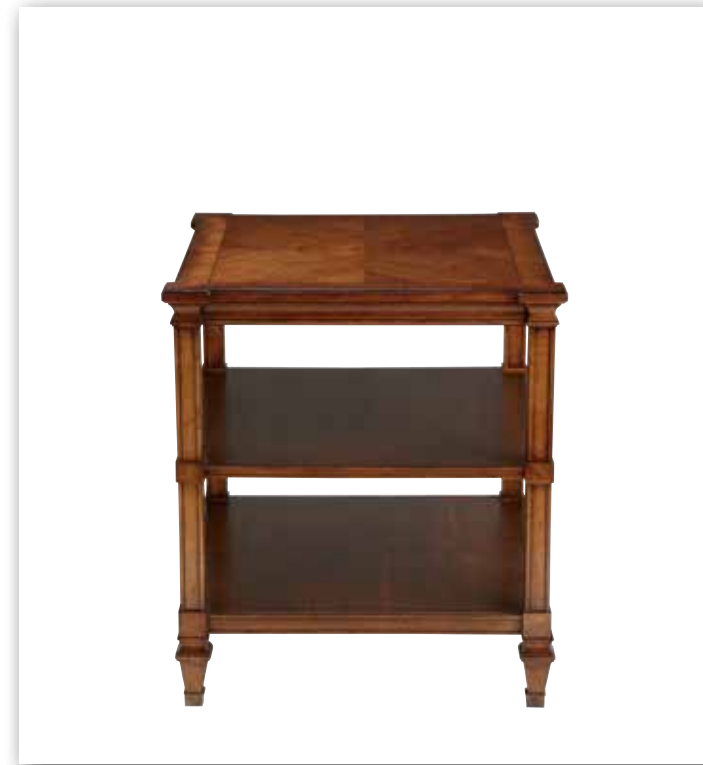

ADLER COFFEE TABLE 398310
138cm w x 79cm d x 46cm h. Zebrawood veneer top with four-piece reverse diamond pattern. Fixed shelf. Curved tapered legs. Matte silver-finished ferrules.

MITCHELL END TABLE 298903
51cm w x 69cm d x 61cm h. Single drawer. Ring-turned legs.

ROWAN END TABLE 248313
51cm w x 72cm d x 62cm h. Wood or nickel-finished knobs. One inset storage drawer. Tapered legs.

MARCY END TABLE 338403
59cm w x 72cm d x 64cm h. Scored top. Single drawer.

PEMBROKE END TABLE 348404
98cm w x 70cm d x 70cm h. 52cm w, when both sides are down. Tapered Hepplewhite legs with spade feet.

COTTAGE END TABLE 388533
54cm w x 69cm d x 61cm h. Scored top. Slatted, fixed bottom shelf. Square legs.

WILLIAM END TABLE 158723
54cm w x 69cm d x 61cm h. One drawer. Slat-style shelf. Parsons legs.

ELMONT END TABLE 358503
61cm w x 72cm d x 66cm h. Tapered legs with ferrules, two open shelves.