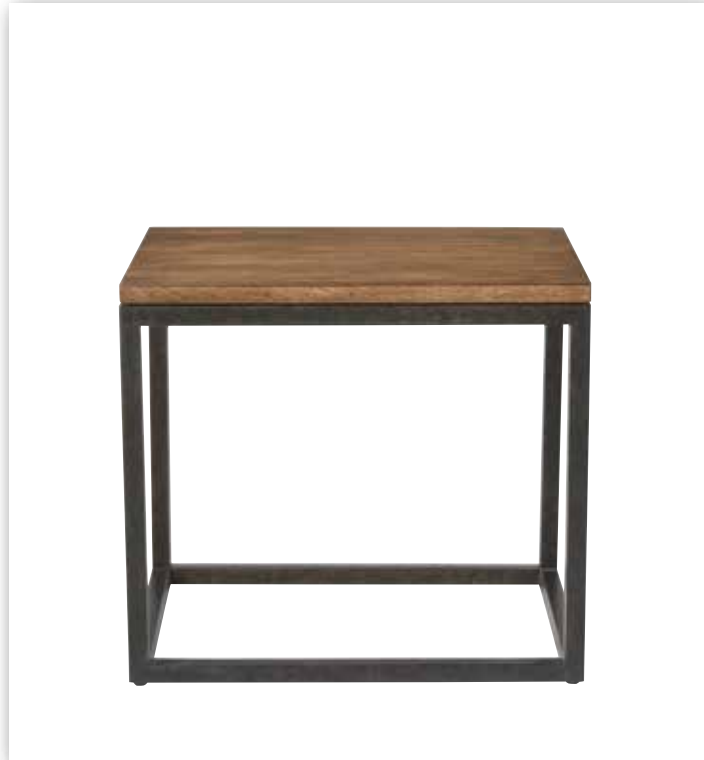

HIGHLAND RECTANGULAR END TABLE 258103
72cm w x 46cm d x 66cm h. Two fixed shelves. X-cross motif. Open base design.

FREYA SQUARE END TABLE 258106
56cm w x 56cm d x 69cm h. One fixed shelf at base. Tapered legs. Planked square top.

MAREN CHAIRSIDE CHEST 388513
64cm w x 44cm d x 68cm h. Mitered top. Three drawers. Finished back. Antiqued pewter-finished hardware.

DELPHI END TABLE 238103
61cm w x 72cm d x 64cm h. One drawer. Plank-effect top. Column legs.

CLAUDE END TABLE 378403
54cm w x 66cm d x 64cm h. Single drawer. Cabriole legs.

WESLEY END TABLE 338406
47cm w x 68cm d x 64cm h. Reeded top apron. Tapered, fluted legs. Two fixed, open shelves.

LUCAS END TABLE 378503
64cm sq. x 69cm h. Two fixed, open shelves.