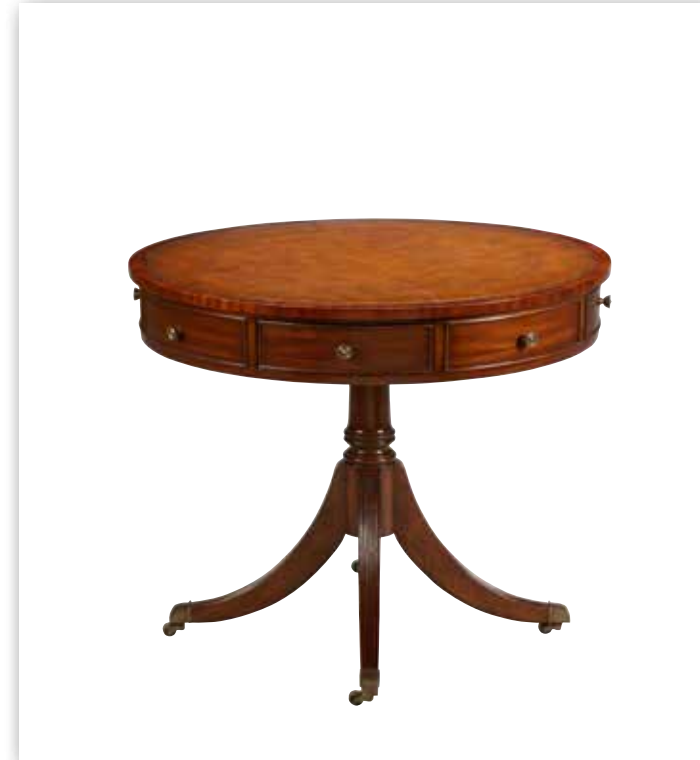

WILSHIRE TABLE 398315
89cm dia. x 74cm h. Swirl mahogany veneer top with eight-piece sunburst pattern. One working drawer and three false drawers. Matte silver-finished hardware.