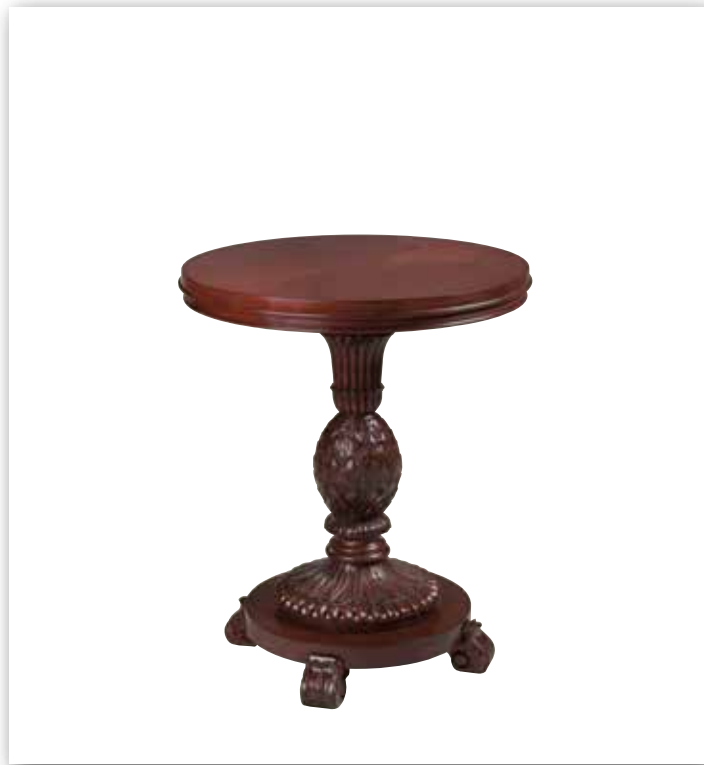

COCO LAMP TABLE 298906
72cm dia. x 68cm h. Tripod base with pineapple motif.

BRADFORD RENT TABLE 348415
91cm dia. x 75cm h. Four working drawers alternate with four false drawers.

UPTON PEDESTAL TABLE 308204
72cm dia. x 74cm h. Tapered pedestal with reeding. Traditional Regency base design.