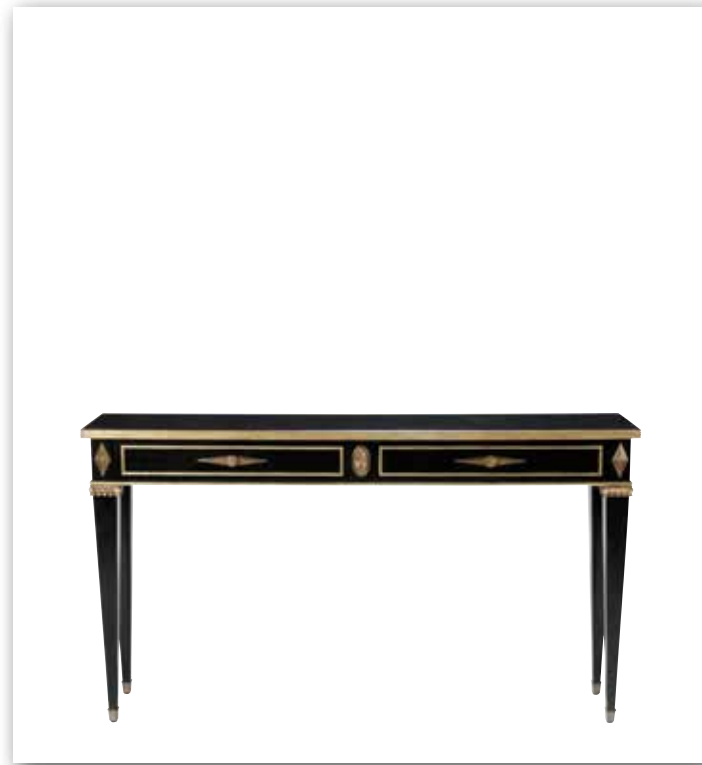

VIVICA CONSOLE TABLE 138358
 138cm w x 51cm d x 72cm h. Inset antiqued mirror top, apron and leg panels. Hardwood frame gilded to silver finish.

TANGENT SOFA TABLE 128307
 138cm w x 46cm d x 74cm h. Tempered glass top. Steel base.

JOCELYN CONSOLE TABLE 128357
 130cm w x 46cm d x 76cm h. Tempered glass top and shelf.

BARROW SOFA TABLE 339404
 133cm w x 46cm d x 77cm h. Half-moon top, embossed floral motifs. Tapered, fluted legs. Fixed shelf.

NEWMAN DEMILUNE SOFA TABLE 349401
 143cm w x 49cm d x 79cm h. Intricate top and apron details. Tapered Hepplewhite legs with spade feet.

ELMONT CONSOLE TABLE 359507
 173cm w x 46cm d x 85cm h. Eight tapered legs with ferrules. Three drawers. Hand-gilding in golden (LG) or silver-tone (LS) finishes available.

HEMPSTEAD SOFA TABLE 358537
 158cm w x 46cm d x 87cm h. Tapered legs with ferrules. Two drawers. Finished back. Hand-gilding in golden (LG) or silver-tone finishes available.

MEYER CONSOLE TABLE 128157
 148cm w x 46cm d x 69cm h. Wood top. Steel base with vintage finish.