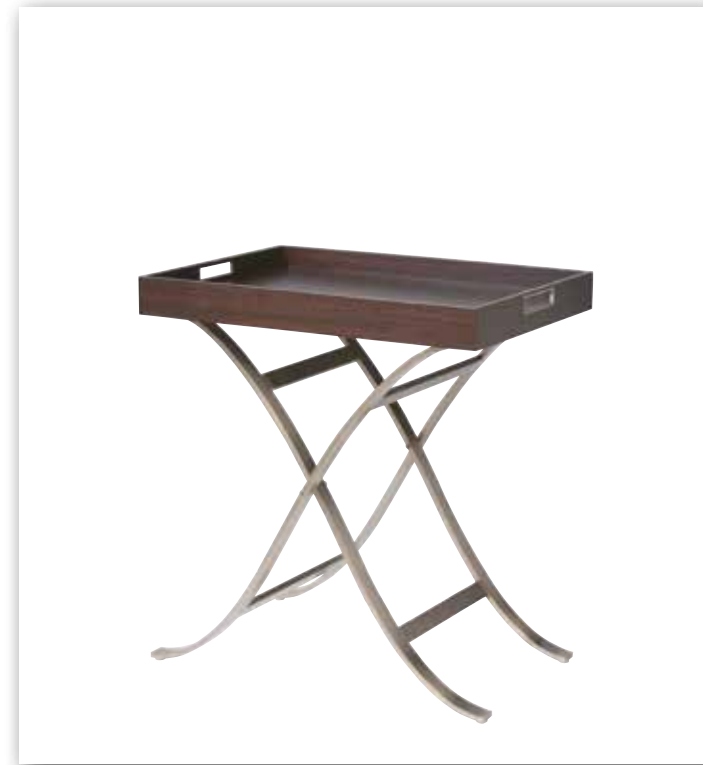

CHASE END TABLE 298936
59cm w x 72cm d x 66cm h. Two open shelves.

MODERN TRAY TABLE 420009
77cm w x 51cm d x 82cm h. Tray: 6cm h. Removable ebony-stained zebrawood veneer tray on nickel-finished steel base.