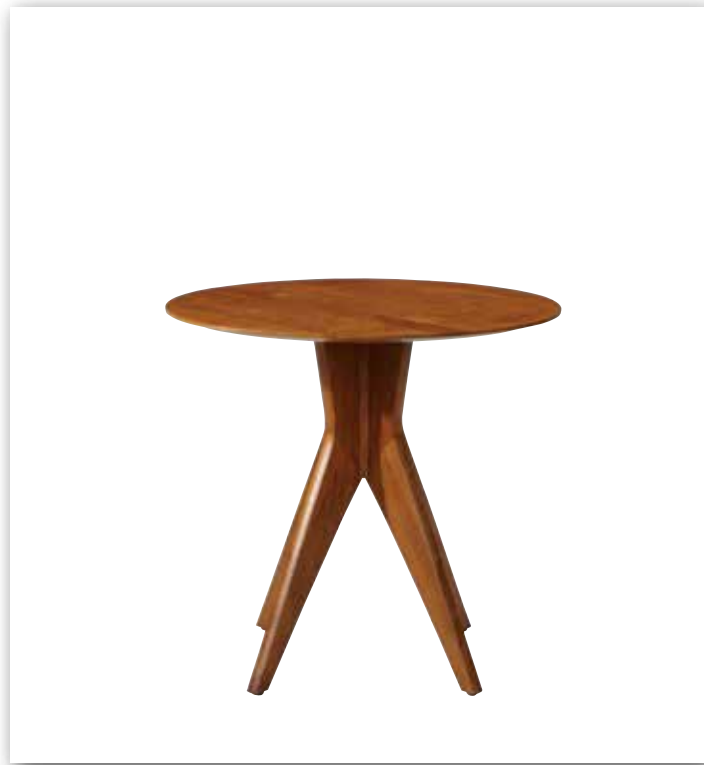

JOCELYN SIDE TABLE 128356
51cm w x 72cm d x 65cm h. Inset tempered glass top and shelf.

TREVOR END TABLE 248323
72cm dia. x 62cm h. Four angled legs.