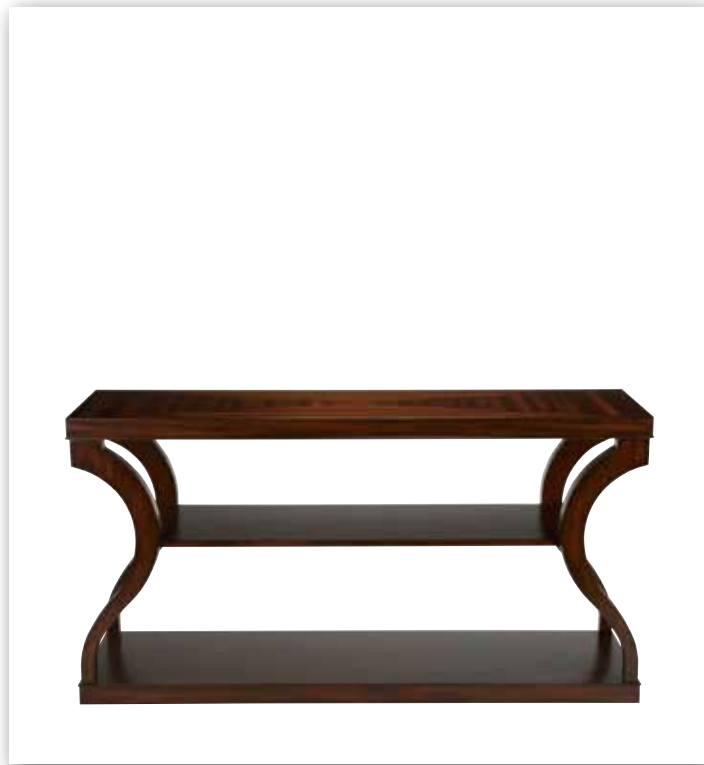

WAYFARER CONSOLE 238107
153cm w x 49cm d x 72cm h. Two carved scroll pedestals.