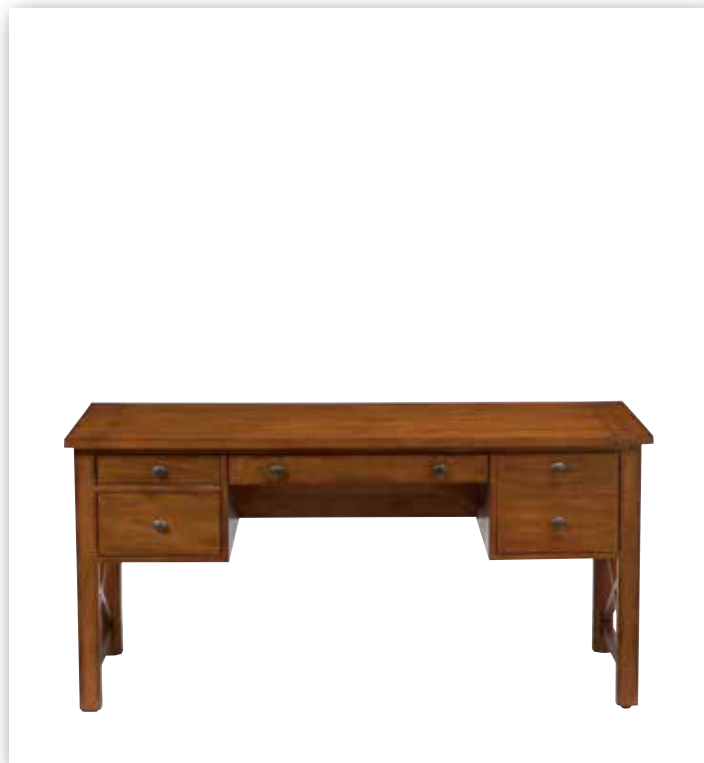

KENZIE DESK 389540
161cm w x 77cm d x 77cm h. Drop-front keyboard drawer. Left: two storage drawers. Right: one file drawer. Finished paneled back.