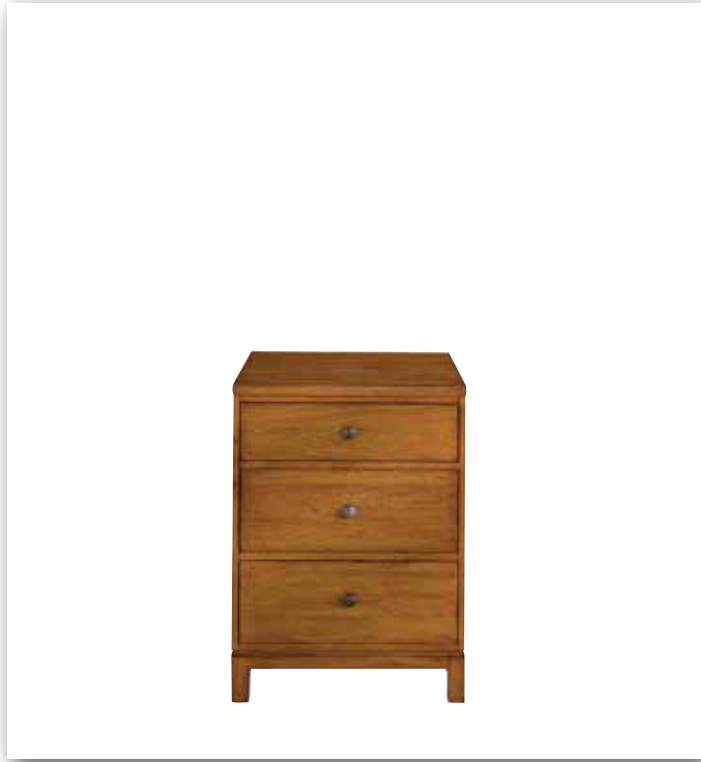

HAWKE NARROW THREE-DRAWER CHEST 389622
56cm w x 46cm d x 77cm h. Three drawers. Levelers.