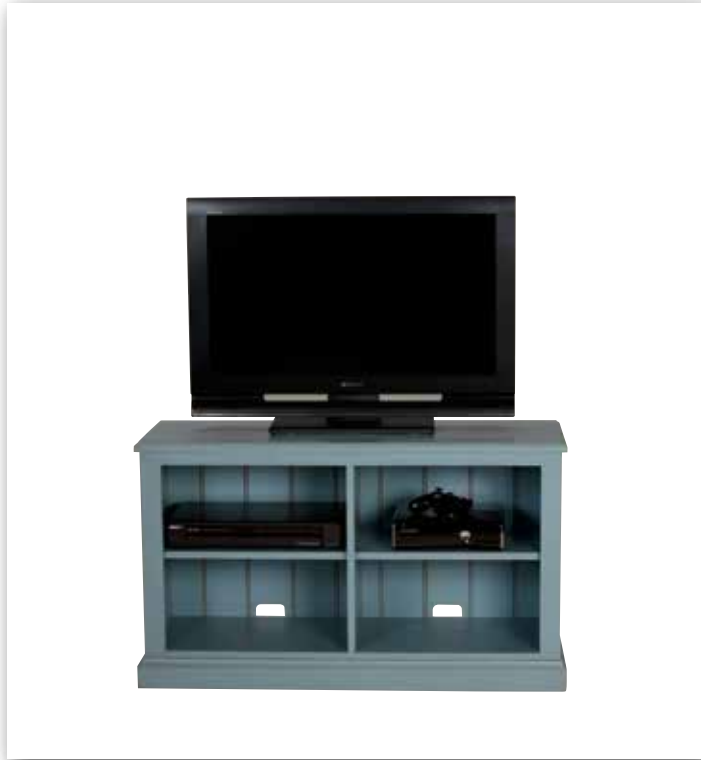

SIDEKICK MEDIA BOOKCASE 159738
105cm w x 39cm d x 61cm h. Two fixed shelves. Wire access. Maximum TV weight: 75 lbs.