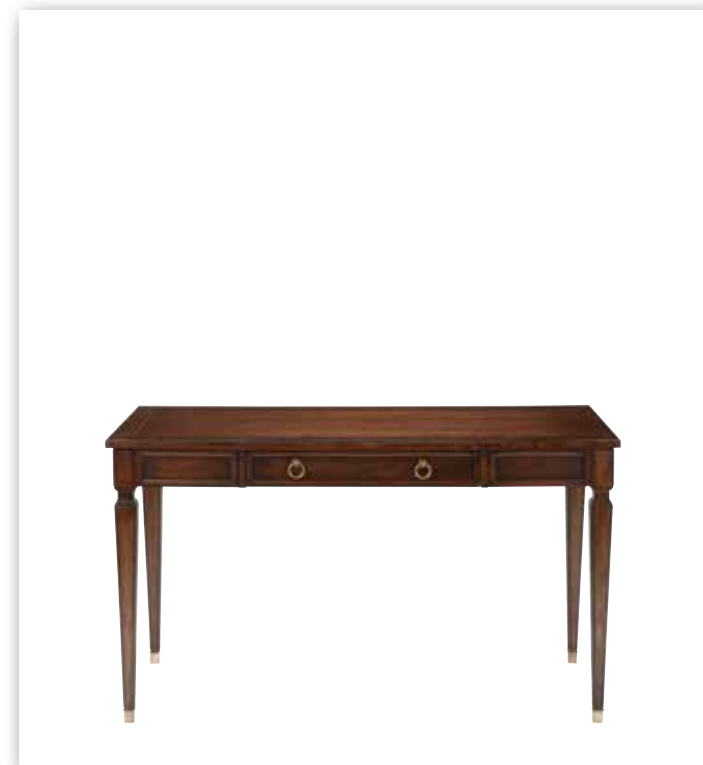

ETHAN ALLEN®

HOME OFFICE

TABLE OF CONTENTS

DESKS..... PAGE 4

DESK CHAIRS..... PAGE 12

**STORAGE AND
BOOKCASES..... PAGE 16**

A photograph of a home office. In the foreground, a dark wood chair with a curved back and a seat upholstered in orange and red striped fabric is positioned. Behind it is a dark wood desk with multiple drawers and a laptop. The desk is set against a white wall with a window and a built-in white cabinet. The overall aesthetic is classic and elegant.

BENNINGTON DESK 359530
 153cm w x 68cm d x 79cm h. Tapered legs, one left and right storage drawer, drop front center drawer with metal glides and faux key escutcheon.

SADIE DESK 339440
 168cm w x 77cm d x 77cm h. Drop-front keyboard drawer. Left: one file drawer. Right: two drawers. Finished paneled back. Turned legs.

ELMONT DESK 359510
 153cm w x 68cm d x 77cm h. Tapered legs with ferrules, drop-front drawer. Optional hand-gilded golden (LG) or silver tone (LS) finish accents.

BUCKLEY LEATHER-TOP DESK 139360L
 168cm w x 87cm d x 77cm h. Tooled leather top. Decorative wire grommets. Top side drawers have removable sliding surface for writing or mouse pad use. Drop-front center keyboard drawer.

BUCKLEY LEATHER-TOP PEDESTAL DESK 139370
 168cm w x 92cm d x 77cm h. Tooled leather top. Decorative wire grommets. Removable modesty panel. Top side drawers have removable sliding surface for writing or mouse pad use and removable pencil box. Middle side drawers have one removable divider in each drawer. Drop-front center keyboard drawer. Bottom side letter/legal file drawers have drawer locks.