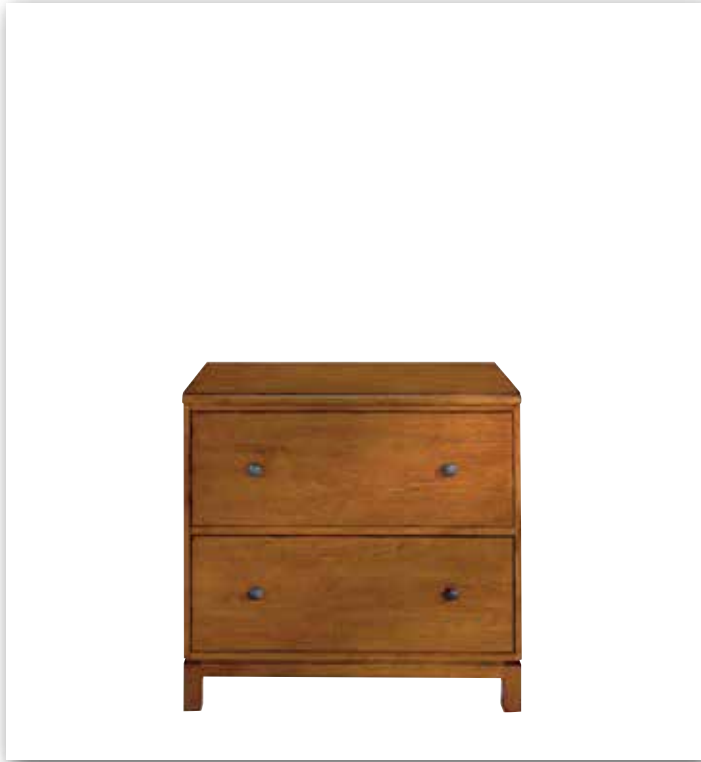

HAWKE LATERAL FILE 389638
82cm w x 46cm d x 77cm h. Two horizontal file drawers with anti-tip device.