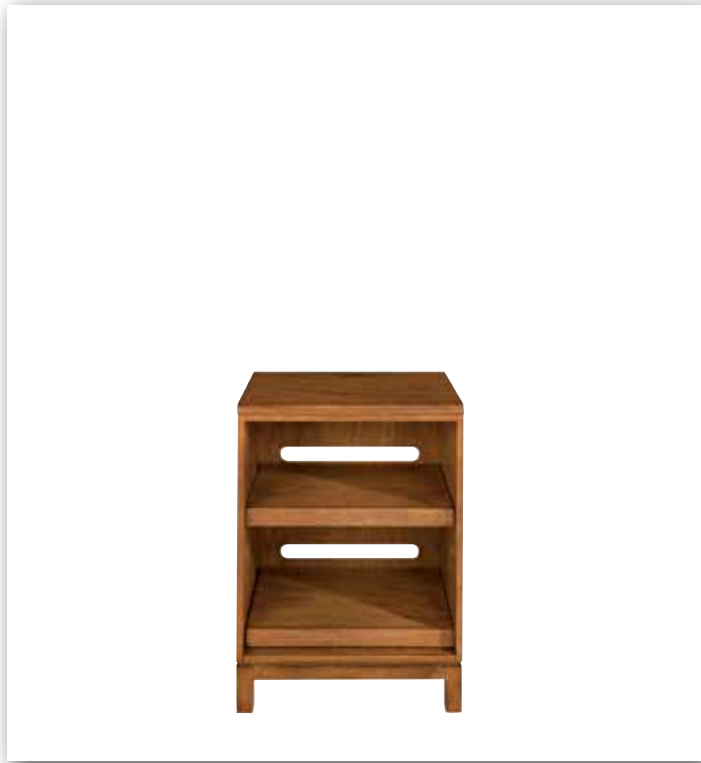

HAWKE TRAY CHEST 389624
56cm w x 46cm d x 77cm h. Two sliding shelves. Each shelf pulls out 23cm. Shelf space: 53cm w x 44cm d x 25cm h. Wire access in back panel.