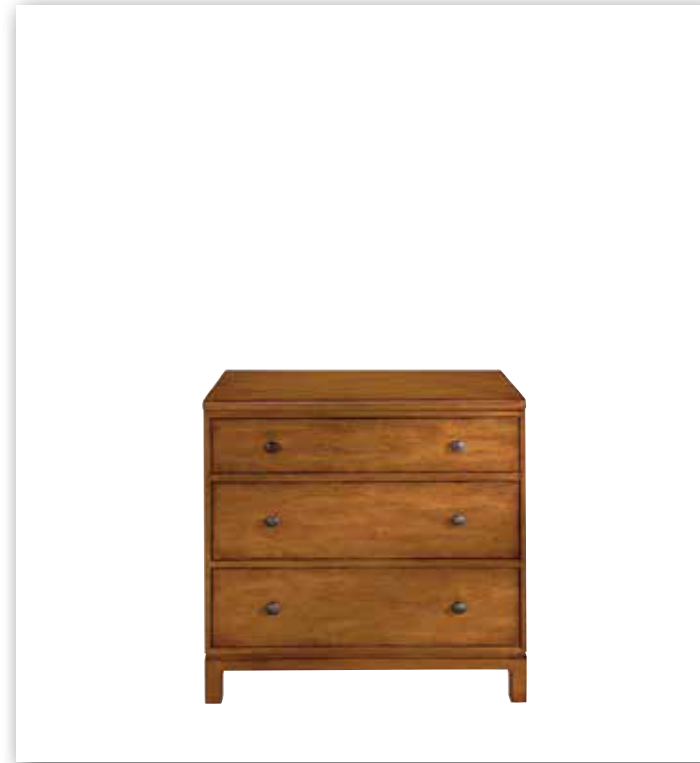

HAWKE THREE-DRAWER CHEST 389634
82cm w x 46cm d x 77cm h. Levelers.