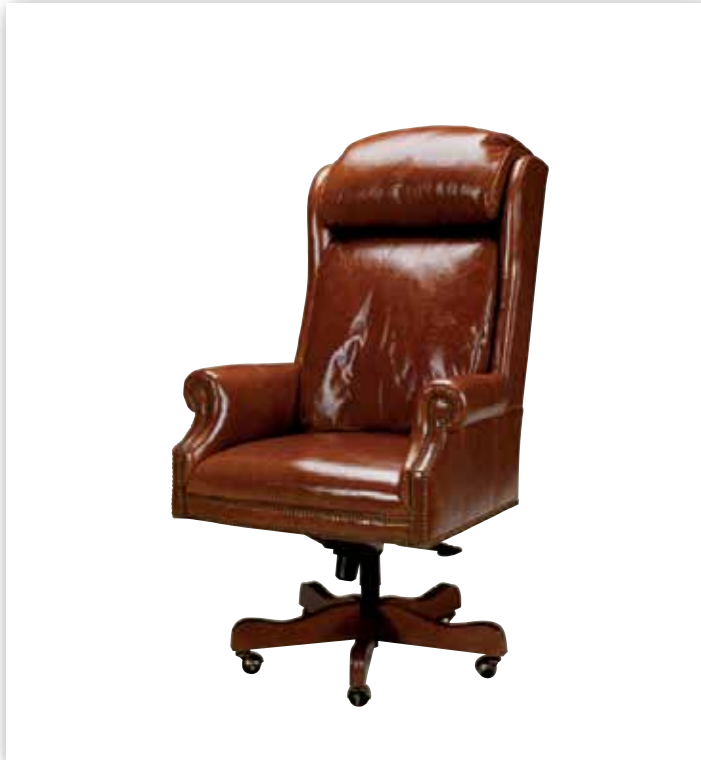

MARSHALL DESK CHAIR 207610
(727610 leather shown) 82cm w x 87cm d x 127cm h. Available in fabric.