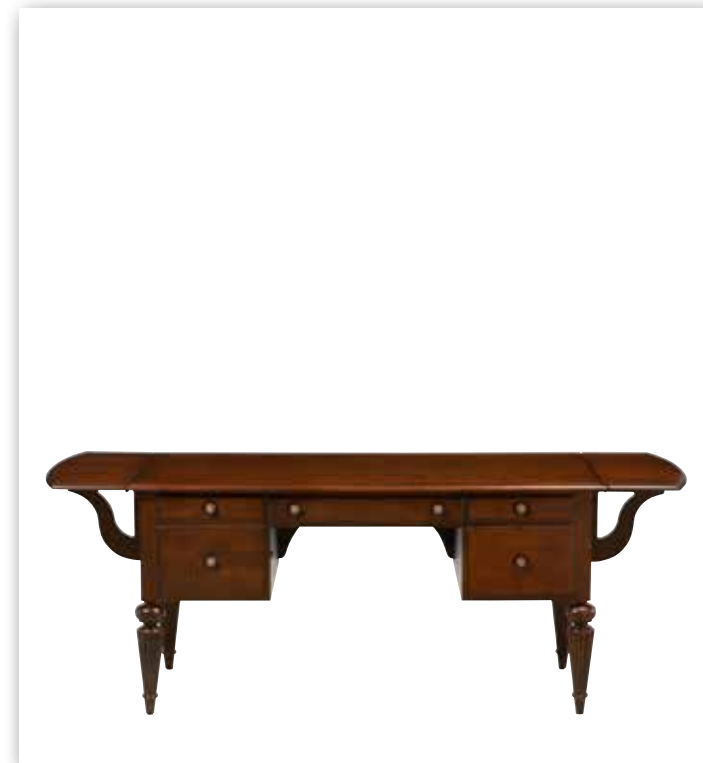

BUCKLEY LEATHER-TOP PEDESTAL DESK 139370
 168cm w x 92cm d x 77cm h. Tooled leather top. Decorative wire grommets. Removable modesty panel. Top side drawers have removable sliding surface for writing or mouse pad use and removable pencil box. Middle side drawers have one removable divider in each drawer. Drop-front center keyboard drawer. Bottom side letter/legal file drawers have drawer locks.

AMELIA DESK 379450
 159cm w x 84cm d x 77cm h. Drop-front keyboard drawer. Left: two drawers. Right: one file drawer. Wire management. Finished paneled back.

EDWARDIAN DESK 349406
 163cm w x 83cm d x 77cm h. Left and right drawers are interchangeable; one is designed to support a laptop; a removable tray box is included for when not using a laptop.