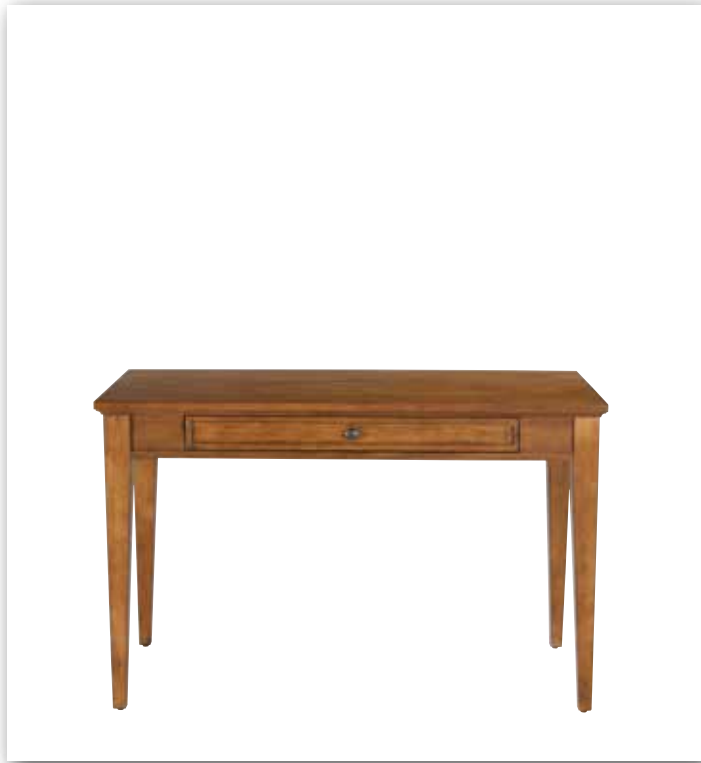

BUCKLEY LEATHER-TOP PEDESTAL DESK 139370
 168cm w x 92cm d x 77cm h. Tooled leather top. Decorative wire grommets. Removable modesty panel. Top side drawers have removable sliding surface for writing or mouse pad use and removable pencil box. Middle side drawers have one removable divider in each drawer. Drop-front center keyboard drawer. Bottom side letter/legal file drawers have drawer locks.

AMELIA DESK 379450
 159cm w x 84cm d x 77cm h. Drop-front keyboard drawer. Left: two drawers. Right: one file drawer. Wire management. Finished paneled back.

EDWARDIAN DESK 349406
 163cm w x 83cm d x 77cm h. Left and right drawers are interchangeable; one is designed to support a laptop; a removable tray box is included for when not using a laptop.

MARSHALL DROP-LEAF DESK 299440
 150cm w x 74cm d x 77cm h. 209cm w with leaves up. Drop-leaf extension on both ends. Left: one file drawer. Right: two drawers. Fan motif on back of desk.

TURNER DESK
 139375 133cm w x 56cm d x 77cm h. Three storage drawers. Petite Desk 139374 107cm w x 56cm d x 77cm h. One storage drawer.

EMILY DESK
139365 133cm w x 56cm d x 77cm h. Three storage drawers. Petite Desk 139364 107cm w x 56cm d x 77cm h. One storage drawer.

RILEY SLIM DESK 389524
122cm w x 66cm d x 77cm h. Drop-front keyboard drawer. Also available: Desk 389527 153cm w x 77cm d x 77cm h.