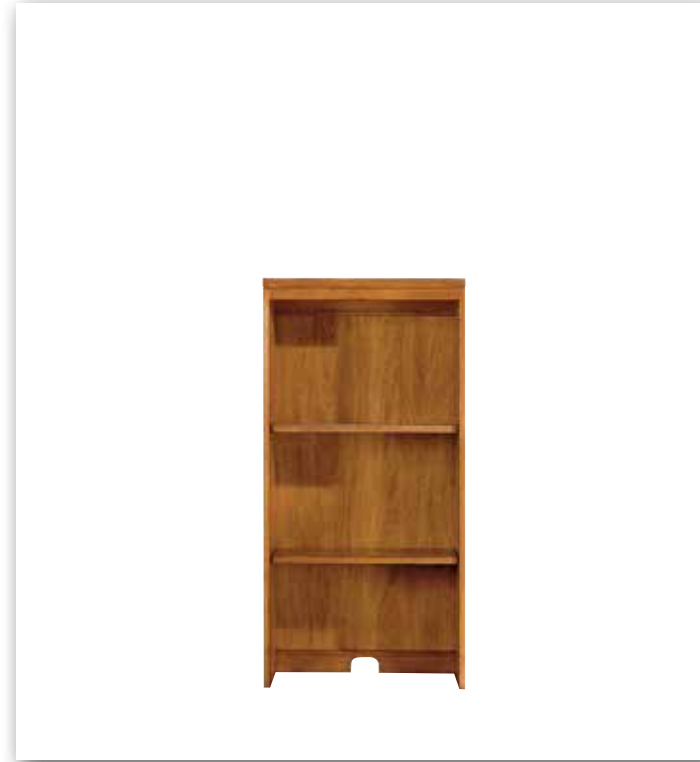

HAWKE TALL NARROW UPPER 389621
56cm w x 31cm d x 112cm h. Fixed top shelf, lower shelf is adjustable and removable.