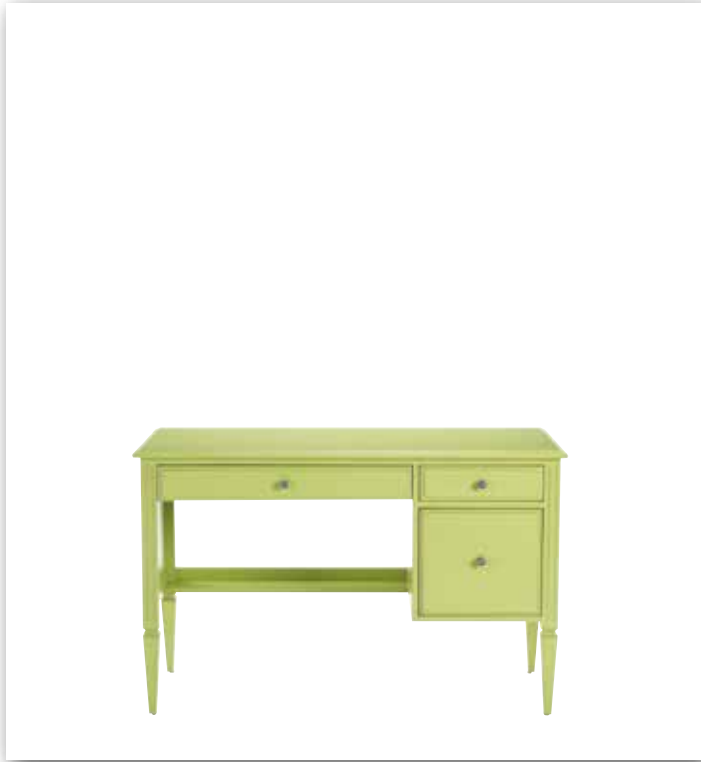

EMILY DESK
139365 133cm w x 56cm d x 77cm h. Three storage drawers. Petite Desk 139364 107cm w x 56cm d x 77cm h. One storage drawer.

RILEY SLIM DESK 389524
122cm w x 66cm d x 77cm h. Drop-front keyboard drawer. Also available: Desk 389527 153cm w x 77cm d x 77cm h.

HAWKE DOUBLE-PEDESTAL DESK 389652
153cm w x 61cm d x 77cm h. Drop-front pull-out keyboard drawer. Left: two storage drawers, one file drawer. Right: tower storage space with two adjustable/removable shelves: 34cm w x 54cm d x 56cm h. Wire access.

HAWKE SINGLE-PEDESTAL DESK 389644
122cm w x 61cm d x 77cm h. Drop-front keyboard drawer. One storage drawer. Tower storage space with adjustable/removable shelf: 42cm w x 54cm d x 46cm h.

JODI DESK 159743
122cm w x 61cm d x 77cm h. Drop-front keyboard drawer. Right: Upper letter drawer and lower file drawer.