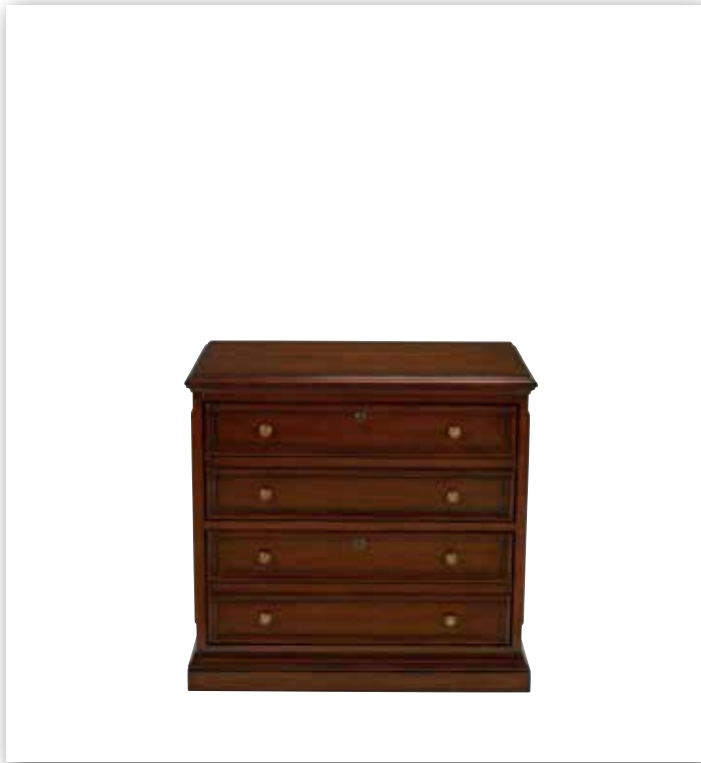

BUCKLEY FILE CABINET 139376
84cm w x 57cm d x 79cm h. Two locking letter/legal file drawers.