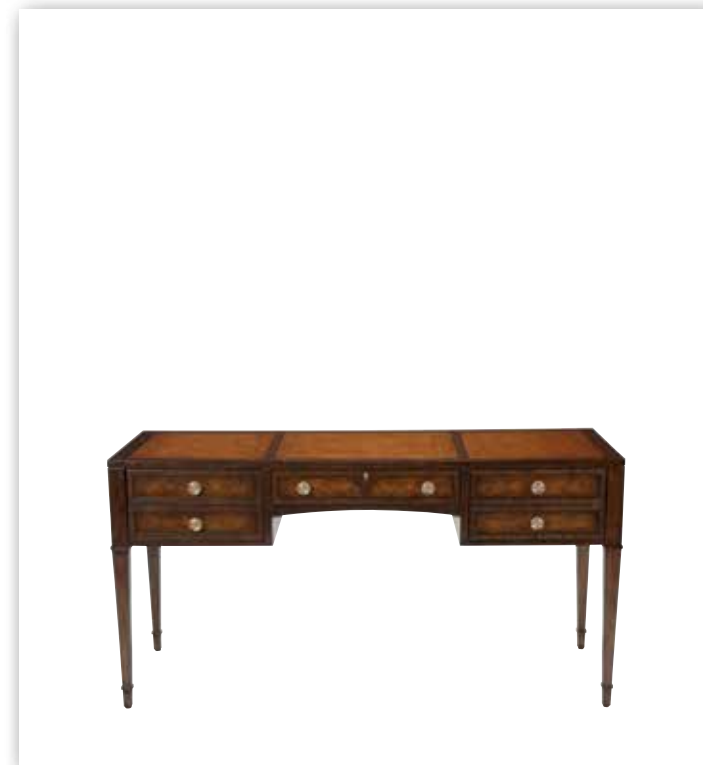

ETHAN ALLEN®

HOME OFFICE

TABLE OF CONTENTS

DESKS..... PAGE 4

DESK CHAIRS..... PAGE 12

**STORAGE AND
BOOKCASES..... PAGE 16**

A photograph of a home office. In the foreground, a dark wood chair with a curved back and a seat upholstered in orange and red striped fabric is positioned. Behind it is a dark wood desk with multiple drawers and a laptop. The desk is set against a white wall with a window and a built-in white cabinet. The overall aesthetic is classic and elegant.

BENNINGTON DESK 359530
 153cm w x 68cm d x 79cm h. Tapered legs, one left and right storage drawer, drop front center drawer with metal glides and faux key escutcheon.

SADIE DESK 339440
 168cm w x 77cm d x 77cm h. Drop-front keyboard drawer. Left: one file drawer. Right: two drawers. Finished paneled back. Turned legs.

ELMONT DESK 359510
 153cm w x 68cm d x 77cm h. Tapered legs with ferrules, drop-front drawer. Optional hand-gilded golden (LG) or silver tone (LS) finish accents.

BUCKLEY LEATHER-TOP DESK 139360L
 168cm w x 87cm d x 77cm h. Tooled leather top. Decorative wire grommets. Top side drawers have removable sliding surface for writing or mouse pad use. Drop-front center keyboard drawer.

BUCKLEY LEATHER-TOP PEDESTAL DESK 139370
 168cm w x 92cm d x 77cm h. Tooled leather top. Decorative wire grommets. Removable modesty panel. Top side drawers have removable sliding surface for writing or mouse pad use and removable pencil box. Middle side drawers have one removable divider in each drawer. Drop-front center keyboard drawer. Bottom side letter/legal file drawers have drawer locks.